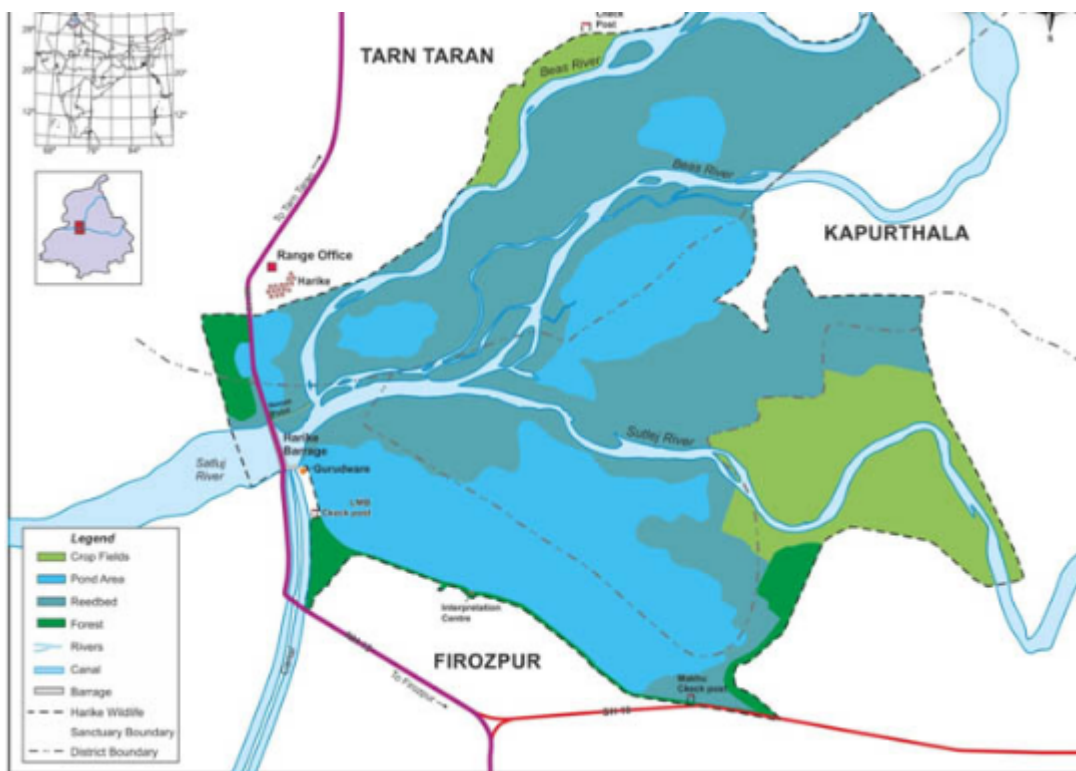

The birds arrive from the Colder parts of Eurasia such as:-

- Siberian region of Russia,
- Kazakhstan.
- Mongolia etc.

Where the temperature goes below 0° due to extreme cold conditions and high pressure.

The lakes in this region also freeze due to extreme cold and the migratory birds start arriving from mid-October and stay till March.

The prevalence of smog in Punjab region could be a reason for the late arrival of the birds.

Delayed winters, in general, could also be a reason for such dwindling numbers.

Besides, Common Merganser was spotted here for the first time.

Other species such as:-

- Greylag geese, peregrine falcon, bar-headed Geese, Osprey, Greater Spotted Eagle, Common Shelduck, etc were some of the amazing species which have arrived here.

- Wetland types based on their location, water salinity, and dominant vegetation.

About Harike Wetland:-

- Harike Wetland also known as “Hari-Ke-Pattan”, with the Harike Lake in the deeper part of it, is the largest wetland in northern India in the border of Tarn Taran Sahib district and Ferozpur district of the Punjab state in India.