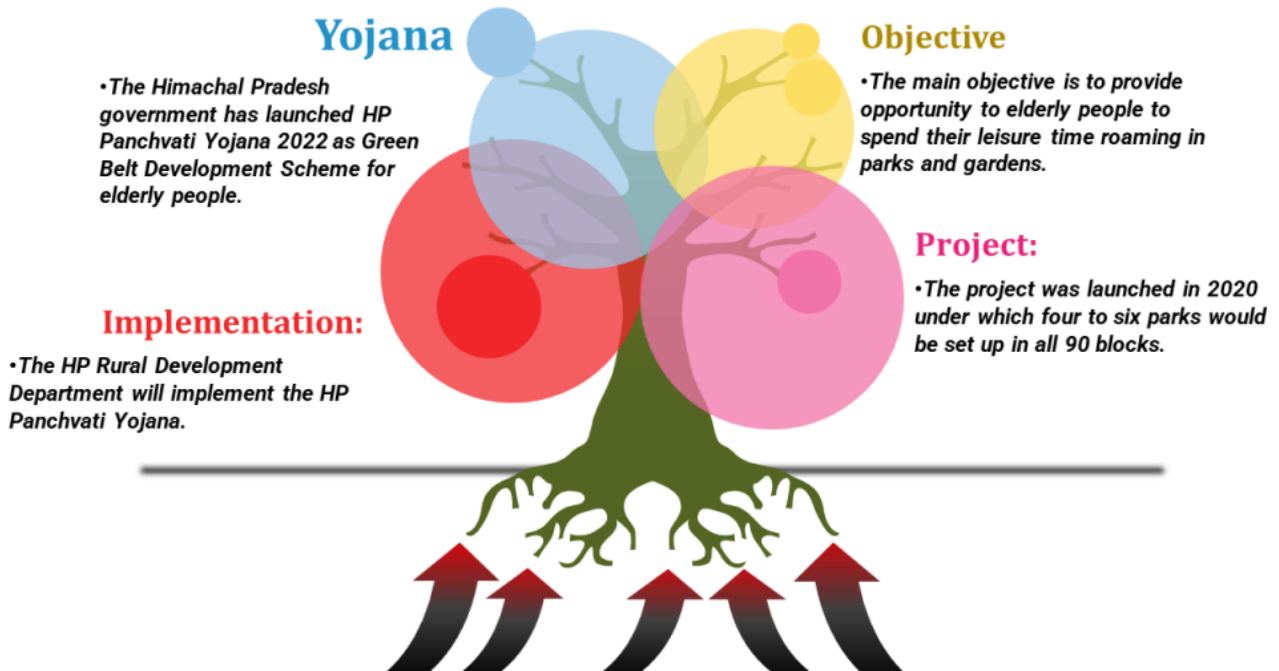

- [instagram](#) 
- [youtube](#) 

MENU

Click on Drop Down for Current Affairs

19th, July, 2022

Topic: Panchvati Parks in Himachal

Importance: Himachal HPAS Prelims and Mains

What is the news?

- 518 sites identified for setting up Panchvati Parks in Himachal.
- 200 parks to be set up during this financial year.

Panchvati Parks in Himachal

About Parks:

- The project was launched in 2020 under which four to six parks would be set up in all 90 blocks.
- About 518 sites have been identified and work on setting up parks on 284 sites is in full swing, said Minister for Rural Development Virender Kanwar.

Purpose:

- The park area is meant to provide an exclusive space for connecting senior citizens to nature.
- Around 200 parks would be set up during the financial year. A sum of Rs 9 lakh will be spent on each park.
- Each park, spreading over one or two bighas, will also be used for the promoting products made by self help groups to generate additional economic and employment avenues, especially at the village level.
- Each park will have one-metre wide and 150-metre long jogging track, walking tracks, benches, space for yoga and meditation, toilets, solar lights and flower beds,

besides exercise and recreational equipment. Ayurvedic and medicinal plants such as amla, neem, tulsi and aloe vera and shade grass (lawn) will be grown in the parks.

About Scheme:

- The Himachal Pradesh government has launched HP Panchvati Yojana 2022 as Green Belt Development Scheme for elderly people.
- In this Panchvati scheme, the government will develop parks and gardens in every development block with necessary facilities for senior citizens of rural areas.
- The work under HP Panchvati Yojana will be taken up in link with the MGNREGA Scheme.