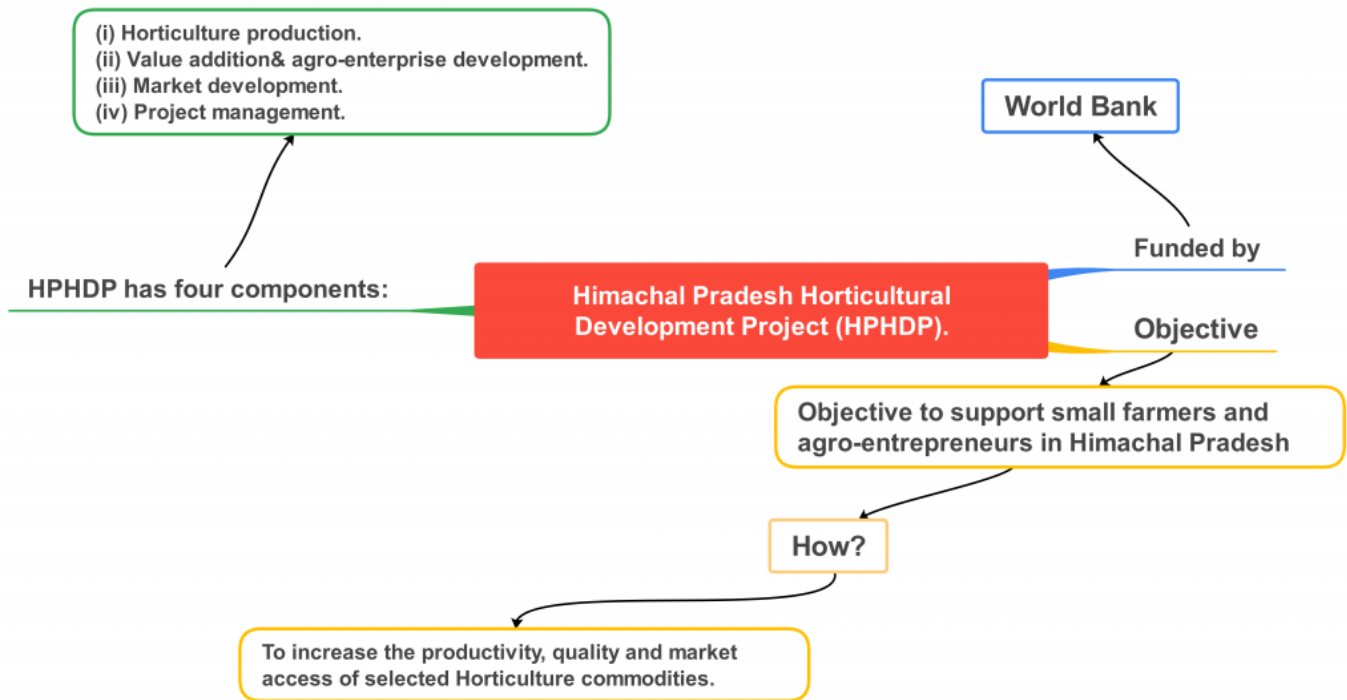

Which organization has funded this project?

- World Bank.

Shared by a Horticulture Official:

- The Rs 1135 crore project was due to be completed in June 2023, but is unlikely to be completed within the original timeframe. Until June 15, 2022, Rs 564 crore has been spent on the project, which represents nearly 53 per cent of the total budget. We hope to spend 60% of the entire budget by the end of June.
- Because it will be difficult to use the remaining 40% of the budget in a single year, we will request a one-year extension.

About Himachal Pradesh Horticulture Development Project (HPHDP):

- The Government of Himachal Pradesh (GoHP) is implementing a World Bank funded project, namely Himachal Pradesh Horticulture Development Project (HPHDP).

Objective:

- Objective to support small farmers and agro-entrepreneurs in Himachal Pradesh to increase the productivity, quality and market access of selected Horticulture commodities”.

HPHDP has four components:

Trade Volume:

- The volume of trade, which was resumed in 1992, has steadily been increasing despite occasional decline due to a standoff like the Doklam issue. The trade rose from Rs 8.59 crore in 2016 to Rs 59.21 crore in 2017.
- Traders from the border villages of Namgiya, Chango, Nako and Chuppan, which are close to the international boundary, trade goods every year and sell items brought from China at the Lavi fair at Rampur.
- A total of 36 items, including spices, carpets and tea, are on the export list while 20 items are on the import list. About 12 new items, including carpets, spices, handloom goods, herbal medicines, shoes and readymade garments, which are much in demand, were added to the list in 2012 to help increase the quantum of trade.