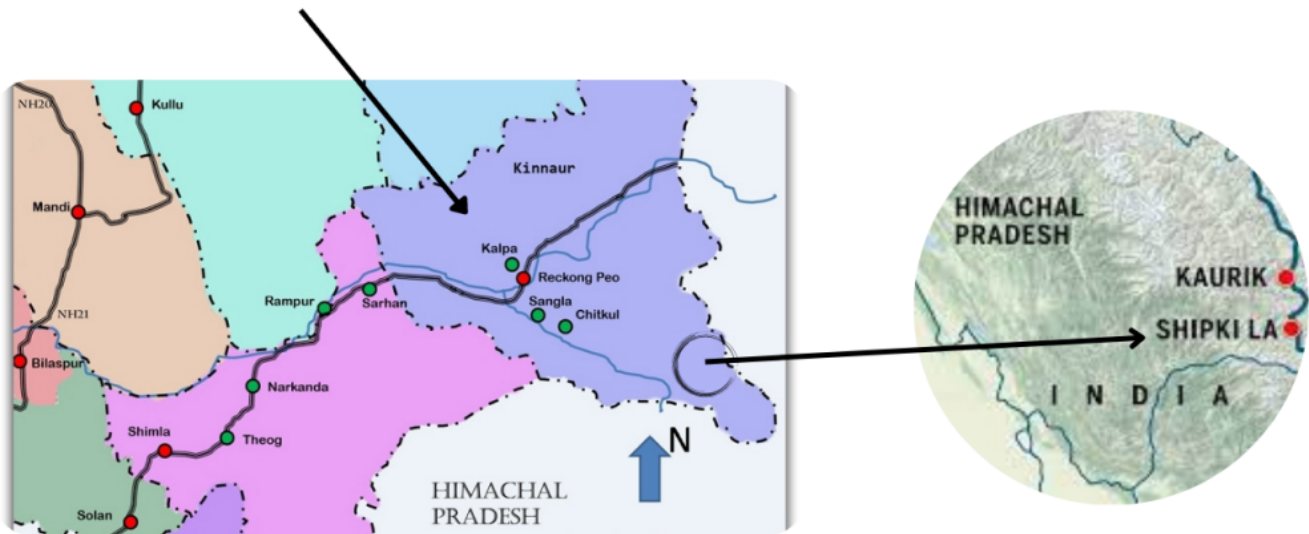

What is the news?

- Trade between India and China across the 18,599 feet **Shipki La pass** is unlikely to resume this year, as the Chinese authorities are reluctant to allow outsiders into the Tibet Autonomous Region (TAR), bordering the tribal district of Kinnaur.

Trade Volume:

- The volume of trade, which was resumed in 1992, has steadily been increasing despite occasional decline due to a standoff like the Doklam issue. The trade rose from Rs 8.59 crore in 2016 to Rs 59.21 crore in 2017.
- Traders from the border villages of Namgiya, Chango, Nako and Chuppan, which are close to the international boundary, trade goods every year and sell items brought from China at the Lavi fair at Rampur.
- A total of 36 items, including spices, carpets and tea, are on the export list while 20 items are on the import list. About 12 new items, including carpets, spices, handloom goods, herbal medicines, shoes and readymade garments, which are much in demand, were added to the list in 2012 to help increase the quantum of trade.

Impact:

- The ban on the trade of livestock has been the most inhibiting factor in the recent years, as there is huge demand for Chihu goat on the Indian side.

Geography:

- Himachal shares a 240-km boundary with China—160 km in Kinnaur and 80 km in Spiti.

About

Shipki

La

Pass:

Kinnaur District

PC: Go2India & TOI

- Shipki La is a mountain pass and border post situated on the Sutlej valley in the Kinnaur district of Himachal Pradesh. It has an altitude of 12894ft above sea level.
- The pass is India's border for carrying out trade between Tibet and the Indian states of Sikkim and Uttarakhand. The pass is close to the town Khab.