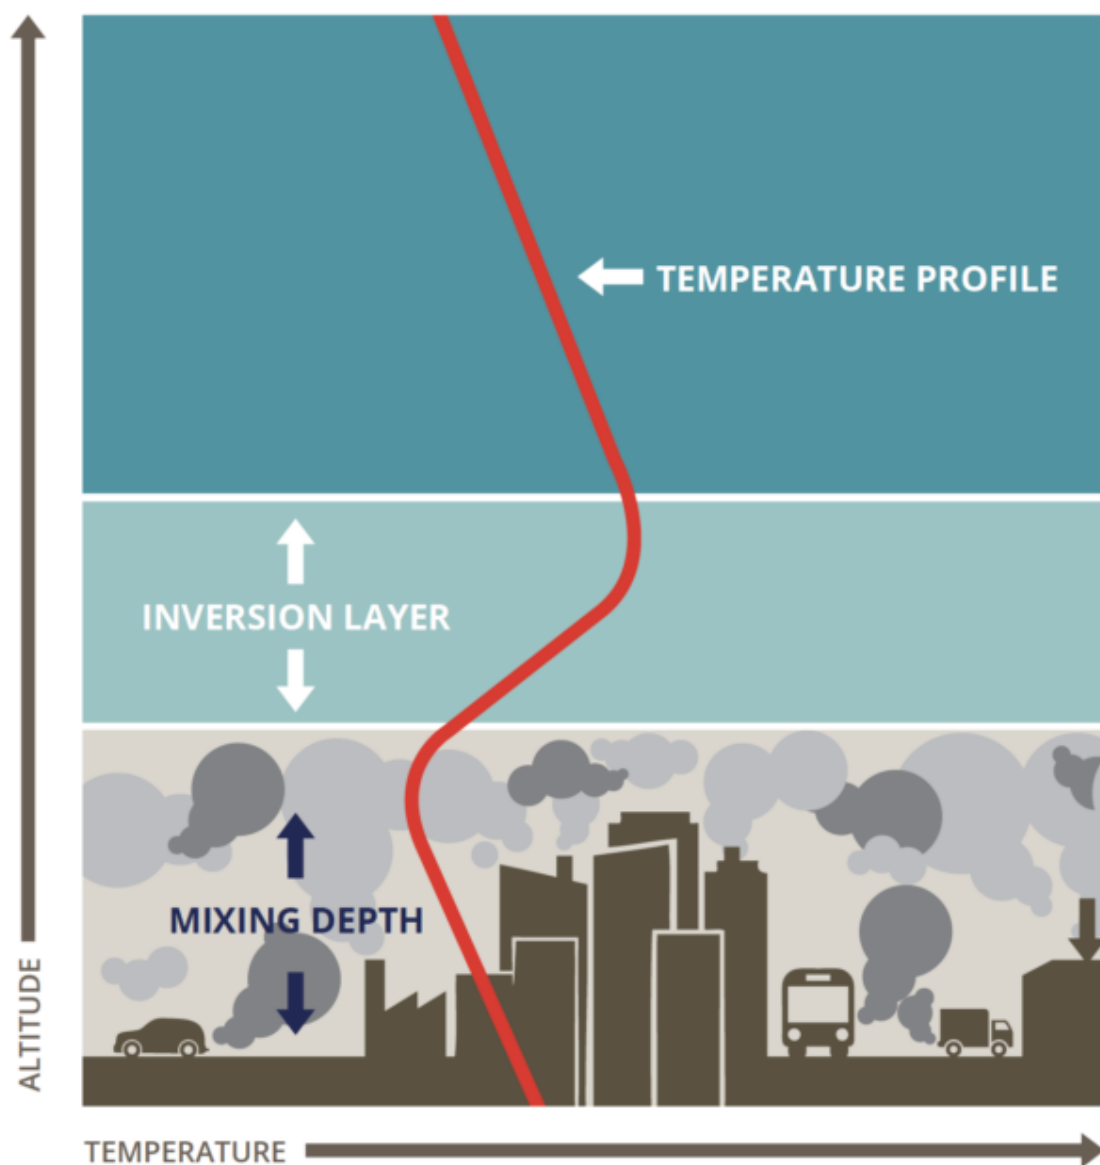

Temperature inversion traps pollution at ground level

Pollution events are more likely to occur under temperature inversion conditions. During extended periods of high pressure in winter months, solar radiation reaches the ground, warming it up. At night, the lack of cloud cover means the ground loses heat rapidly and the air in contact with the ground becomes colder. The warmer air rises and acts as a lid, trapping the colder air close to the ground. Pollution, including that from road traffic is also trapped, so the air layer closest to the ground becomes more and more polluted. This continues until the prevailing meteorological conditions change.